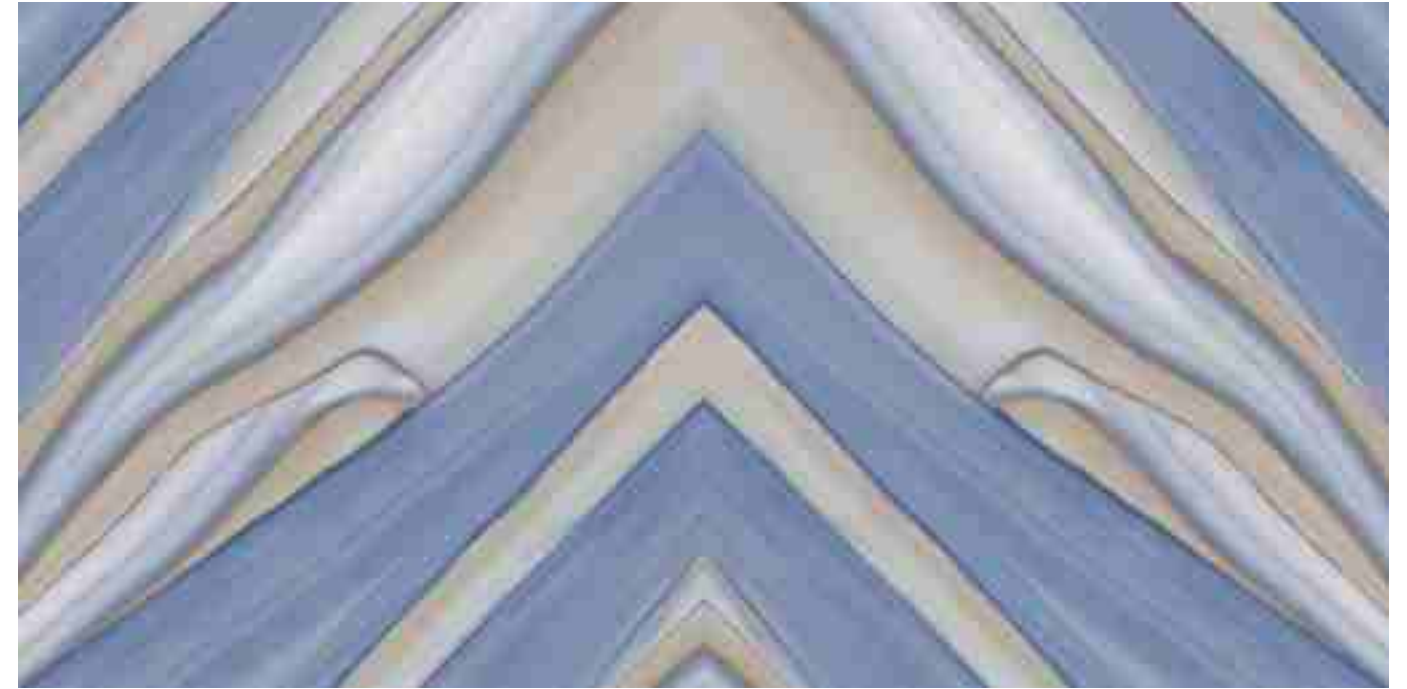

Patterns

Informations

Size:
600x1200mm
60x120cm / 2'x4'

Surface:
Polished Surface

TWIZEL

Patterns

Informations

Size:
600x1200mm
60x120cm / 2'x4'

Surface:
Polished Surface