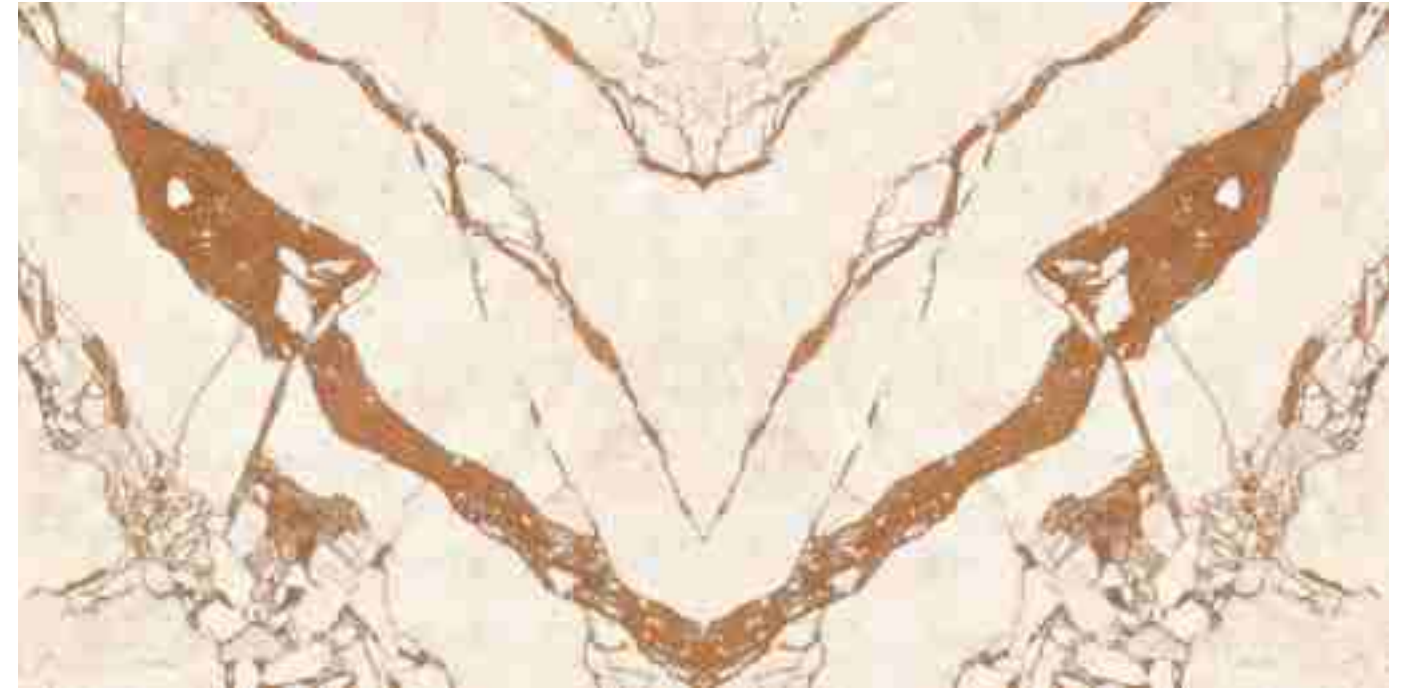

Patterns

Informations

Size:
600x1200mm
60x120cm / 2'x4'

Surface:
Polished Surface

CARTER

Patterns

Informations

Size:
600x1200mm
60x120cm / 2'x4'

Surface:
Polished Surface