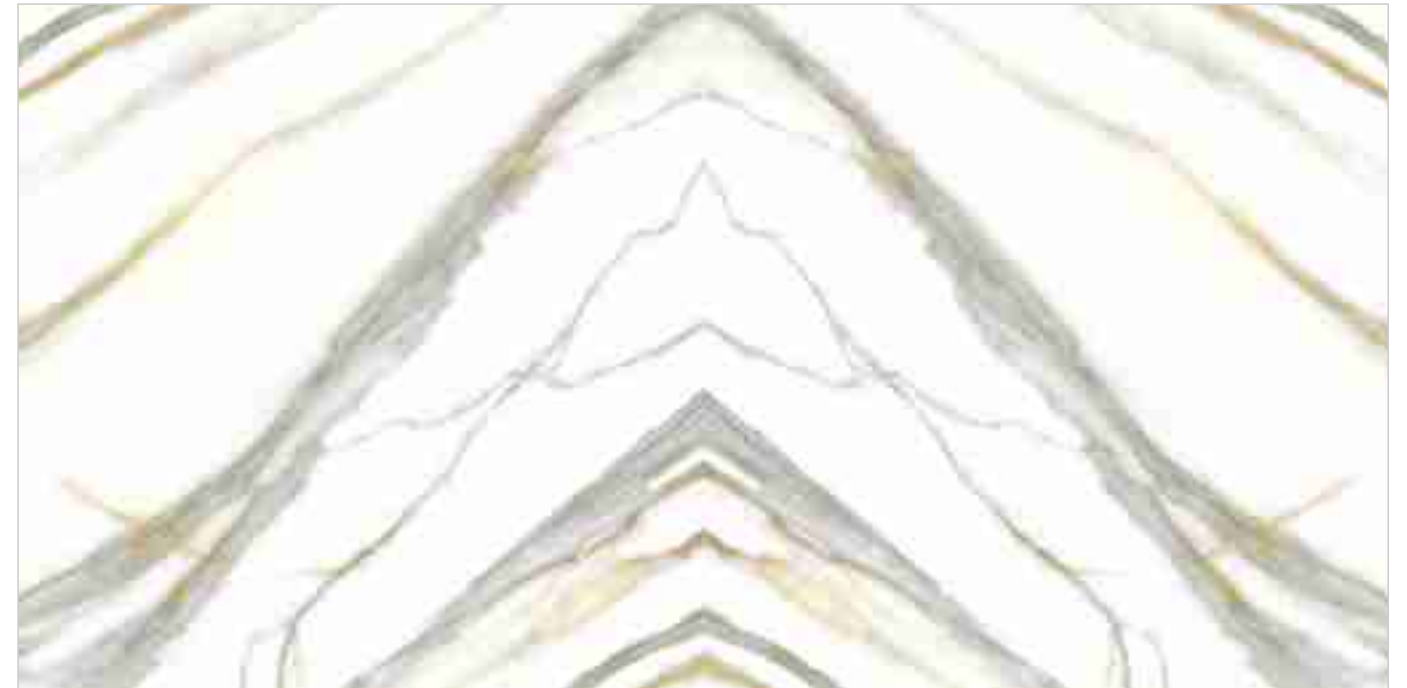

Patterns

Informations

Size:
600x1200mm
60x120cm / 2'x4'

Surface:
Polished Surface

ANCIENT

Patterns

Informations

Size:
600x1200mm
60x120cm / 2'x4'

Surface:
Polished Surface