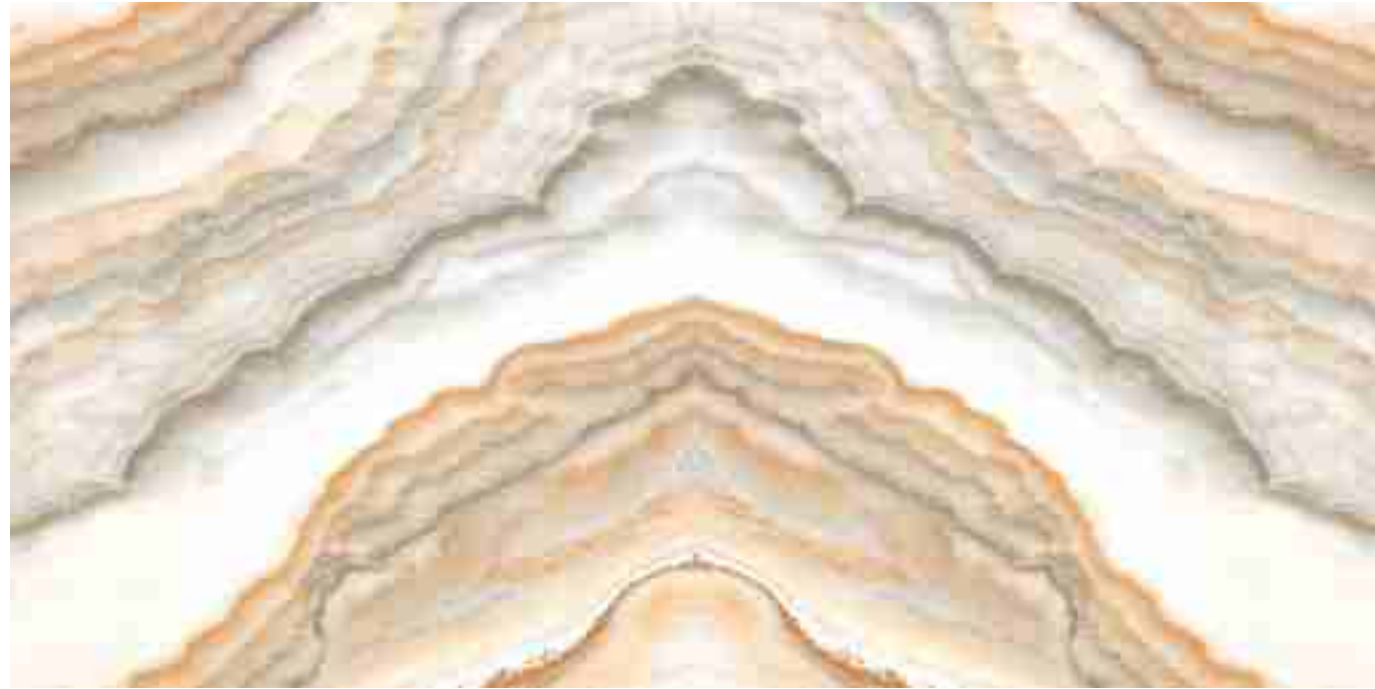

ZALTAN

Patterns

①

②

Informations

Size:
600x1200mm
60x120cm / 2'x4'

Surface:
Polished Surface

CROWDER