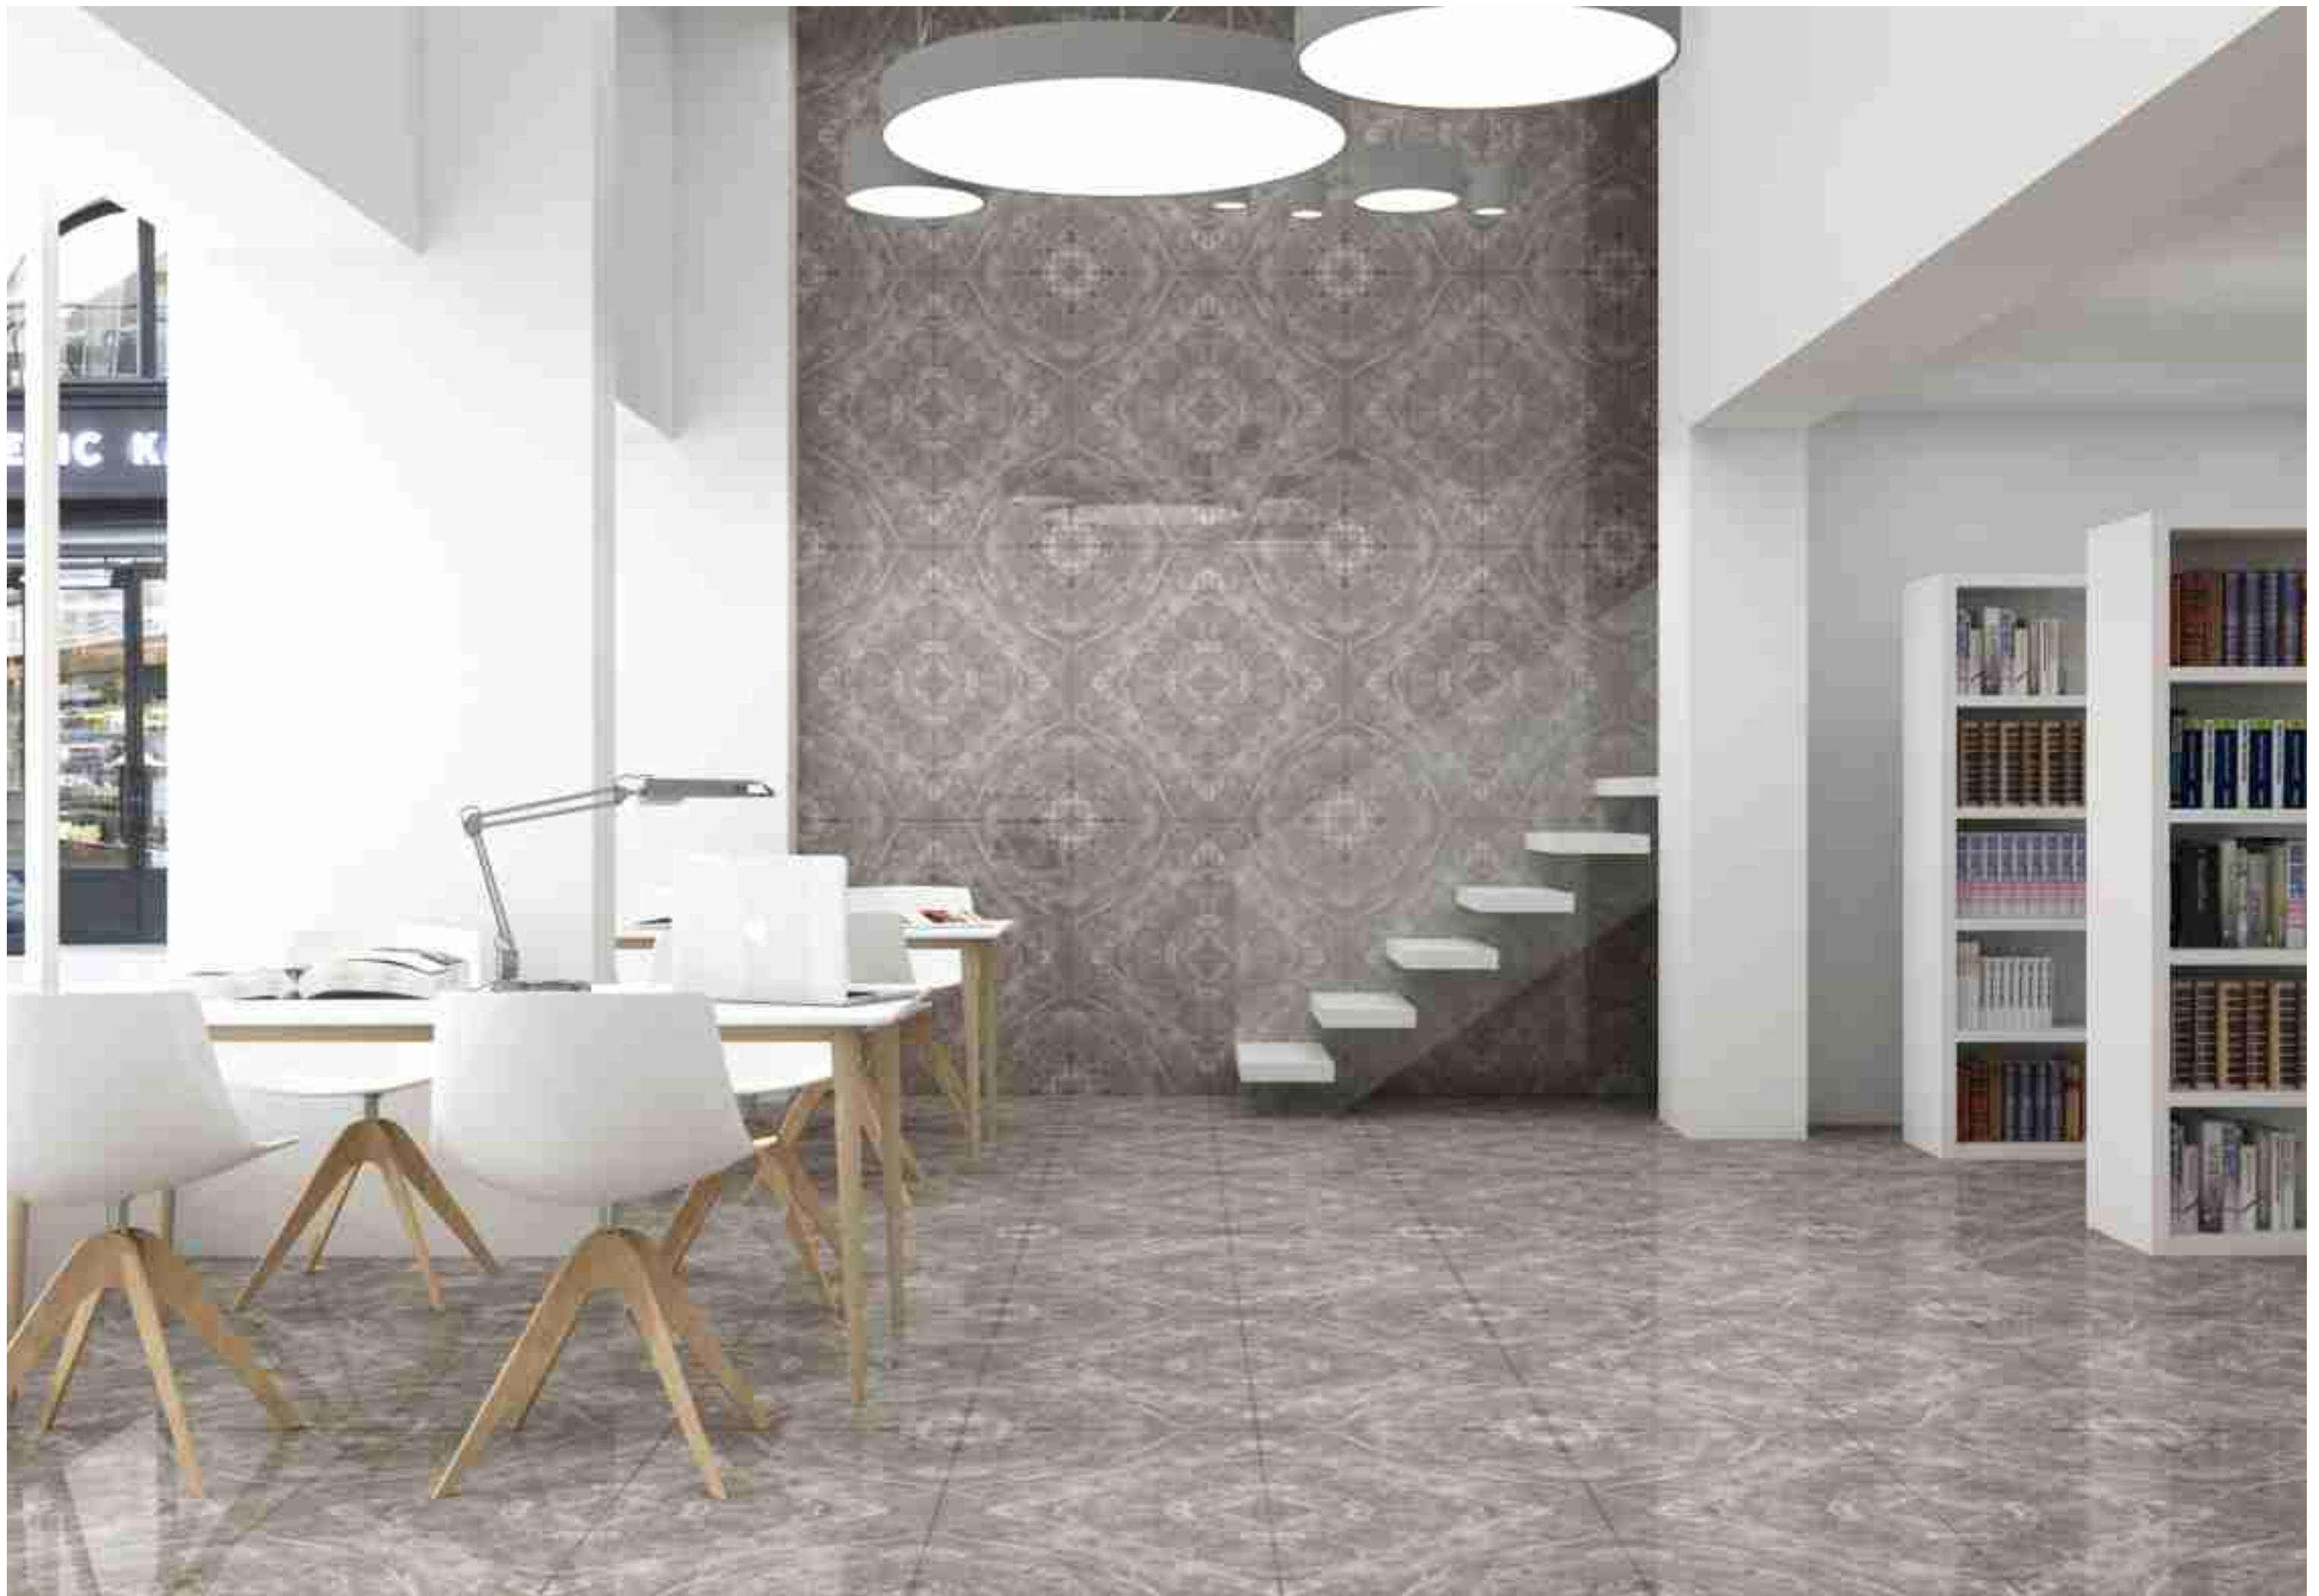

Size:
600x1200mm
60x120cm / 2'x4'

Surface:
Polished Surface

FOSSIL NERO

Patterns

Informations

Size:
600x1200mm
60x120cm / 2'x4'

Surface:
Polished Surface

FOSSIL GRIS